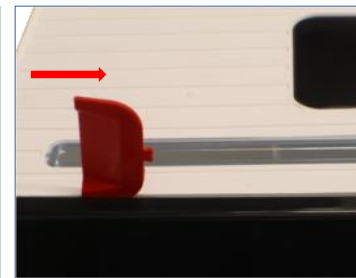

Remove the pipe cover

Remove the top cover

Take the water tank out.

Take the steam pipe out.

steam pipe, watertank, pipe cover, top cover.

Turn the appliance upside down.

Clamp a thin plastic sheet between side panel and bottom.

Slide with the plastic-sheet along the side panel until it's removable

Remove the left and right side panel.

Dismount instructions

Lift the holder slightly with a screwdriver.

Remove the bottom.

View from above.