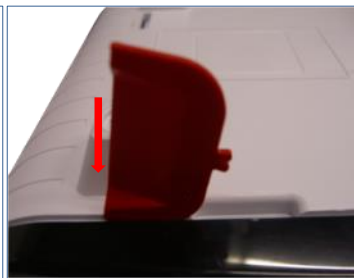

Remove the pipe cover

Remove the top cover

Take the water tank out.

Take the steam pipe out.

steam pipe, watertank, pipe cover, top cover.

Turn the appliance upside down.

Clamp a thin plastic sheet between side panel and bottom.

Slide with the plastic-sheet along the side panel until it's removable

Remove the left and right side panel.

Dismount instructions

Lift the holder slightly with a screwdriver.

Remove the bottom.

View from above.