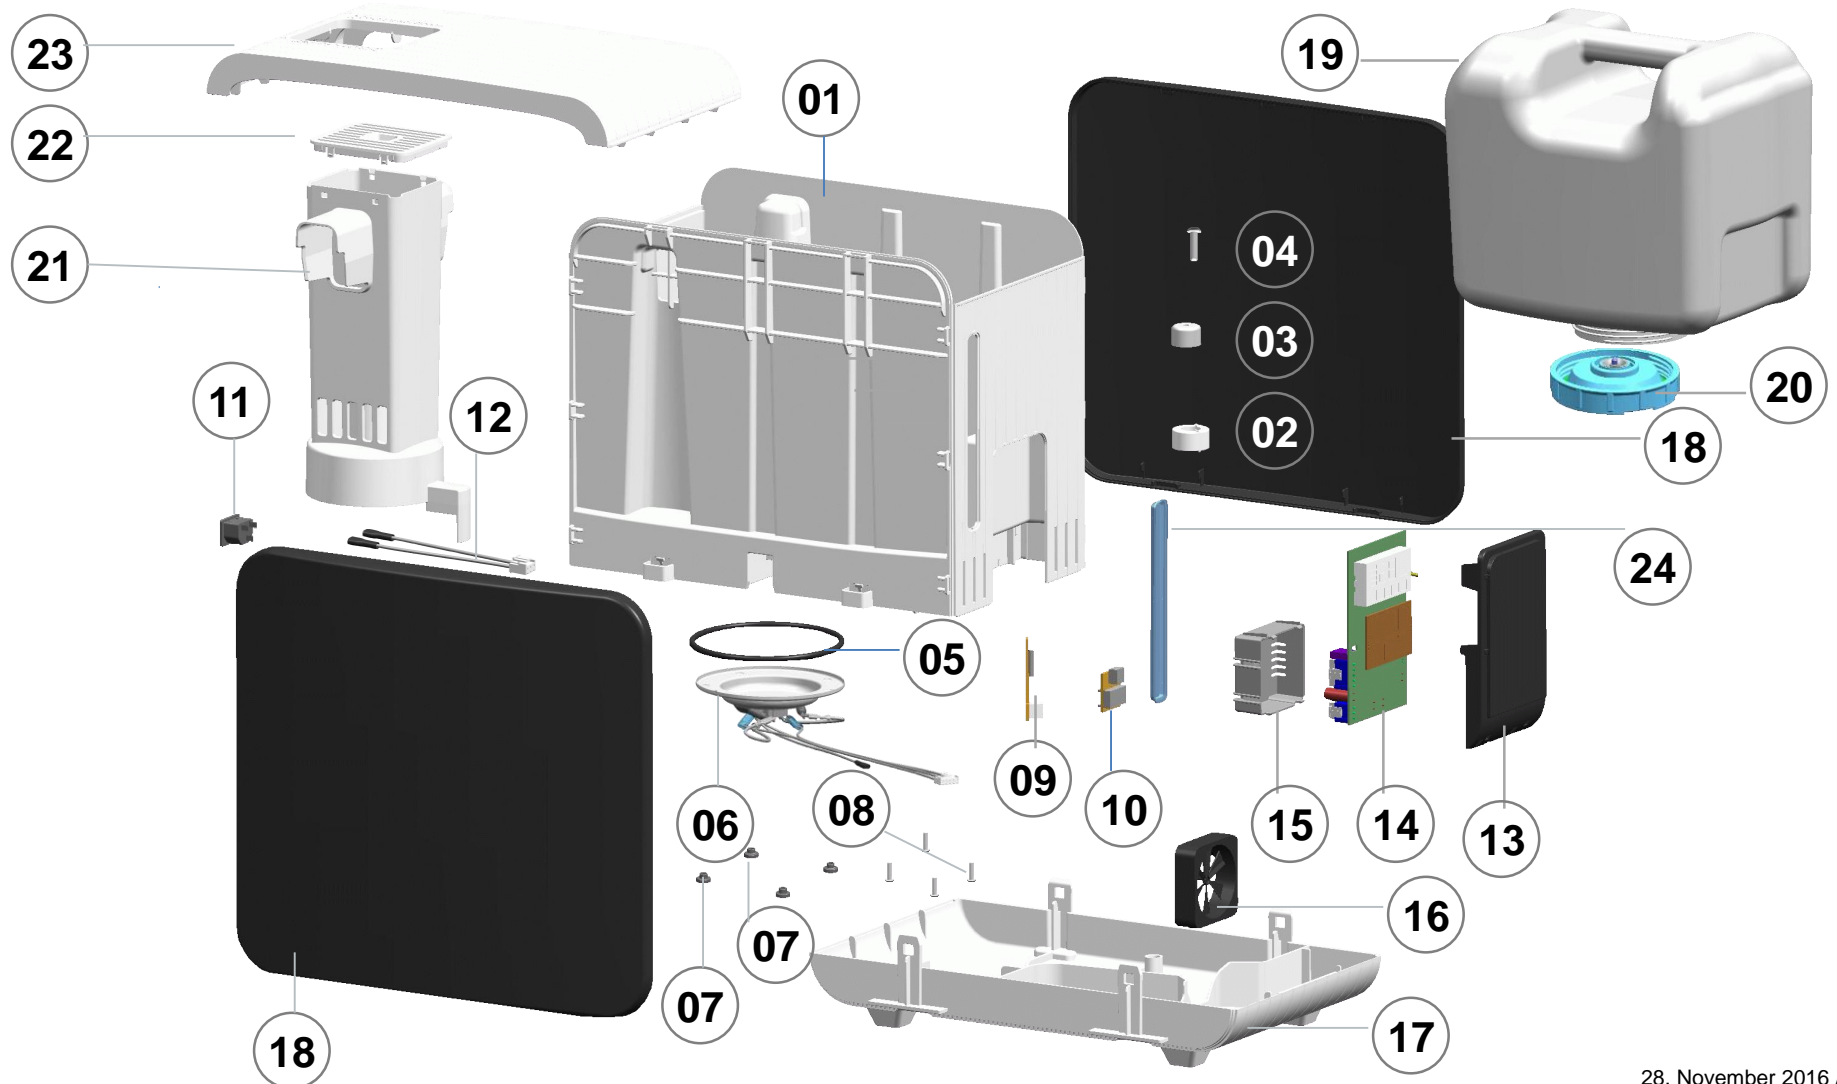

Remove the pipe cover

Remove the top cover

Take the water tank out.

Take the steam pipe out.

steam pipe, watertank, pipe cover, top cover.

Turn the appliance upside down.

Clamp a thin plastic sheet between side panel and bottom.

Slide with the plastic-sheet along the side panel until it's removable

Remove the left and right side panel.

Dismount instructions

Lift the holder slightly with a screwdriver.

Remove the bottom.

View from above.

Remove the print, float switch and fan.

Remove the cable protection cover.

Display panel, print cover, print, float switch, fan and humidity sensor

loose the screws and remove the heater.

CAUTION: Put the fan-cable at the assembling in it's forseen port

Exploded view

Material list

Pos.	Item	Name	
01	n/a	Middle part S450 white	
02	38316	Float body S450	
03	38317	Cover float body S450	
04	n/a	Screw float ring	
05	38321	Gasket heating unit	
06	38319	Heating unit 230V	
06	38320	Heating unit 120V USA	
07	n/a	Distance ring for heating element	
08	n/a	Screw heater S450	
09	31714	Float switch	
10	33580	Humidity sensor	
11	n/a	Connector S450	
12	n/a	Wiring harness S450	
13	n/a	Display panel S450	