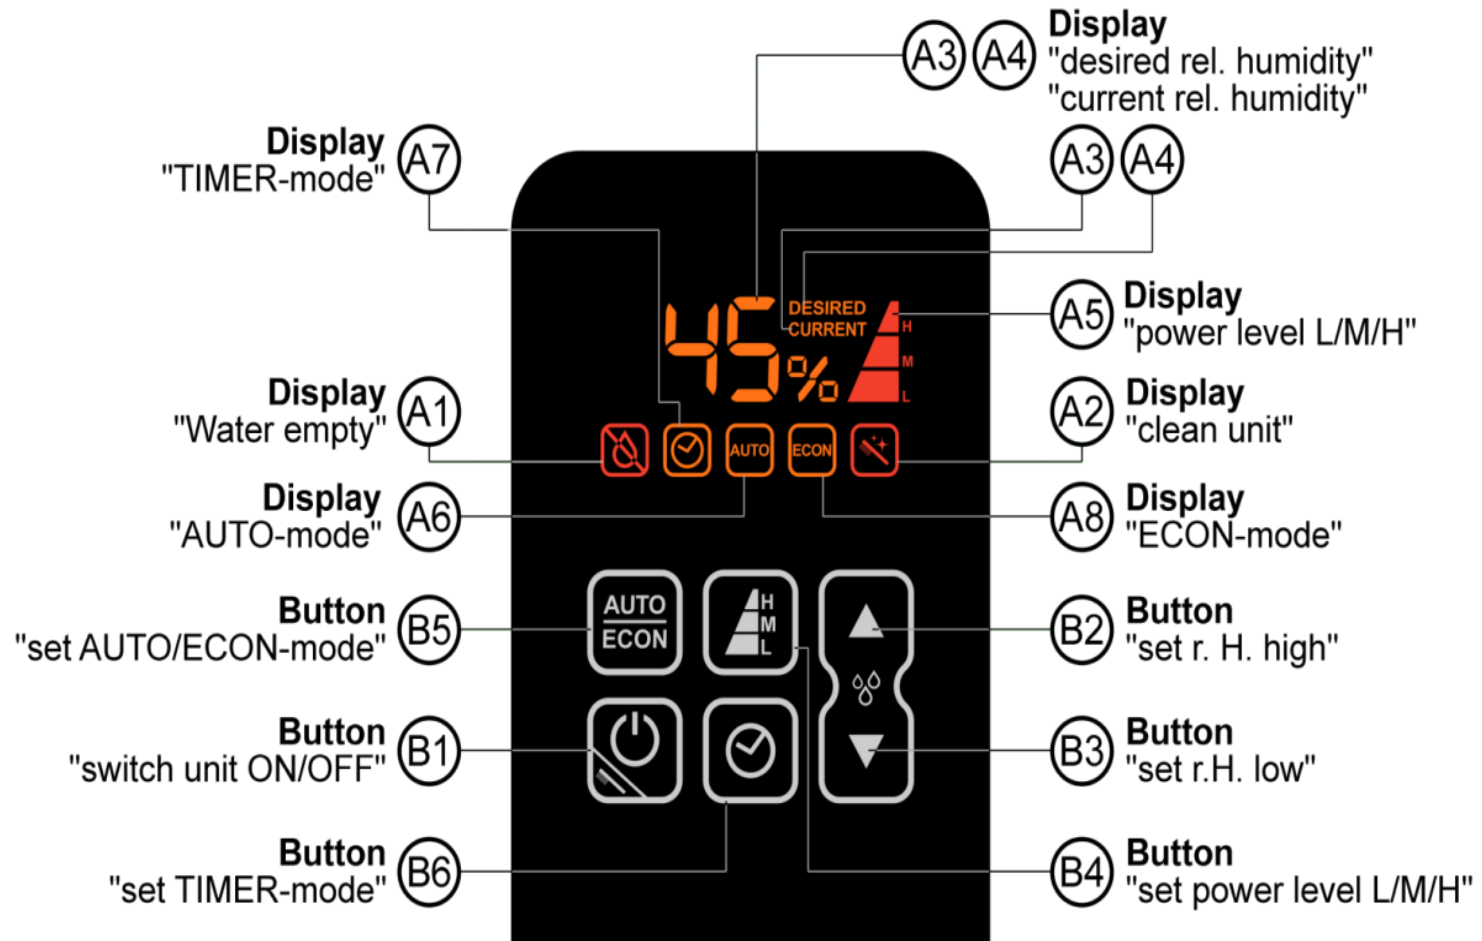

* In the ECON-Mode:
Humidity output up to:160 / 420 g/h

Dimensions / Weight	
Dimension (appliance)	355 x 240 x 334 mm
Overall dimension (singlebox)	403 x 282 x 399 mm
Weight (empty)	4.50 kg

Display and functions